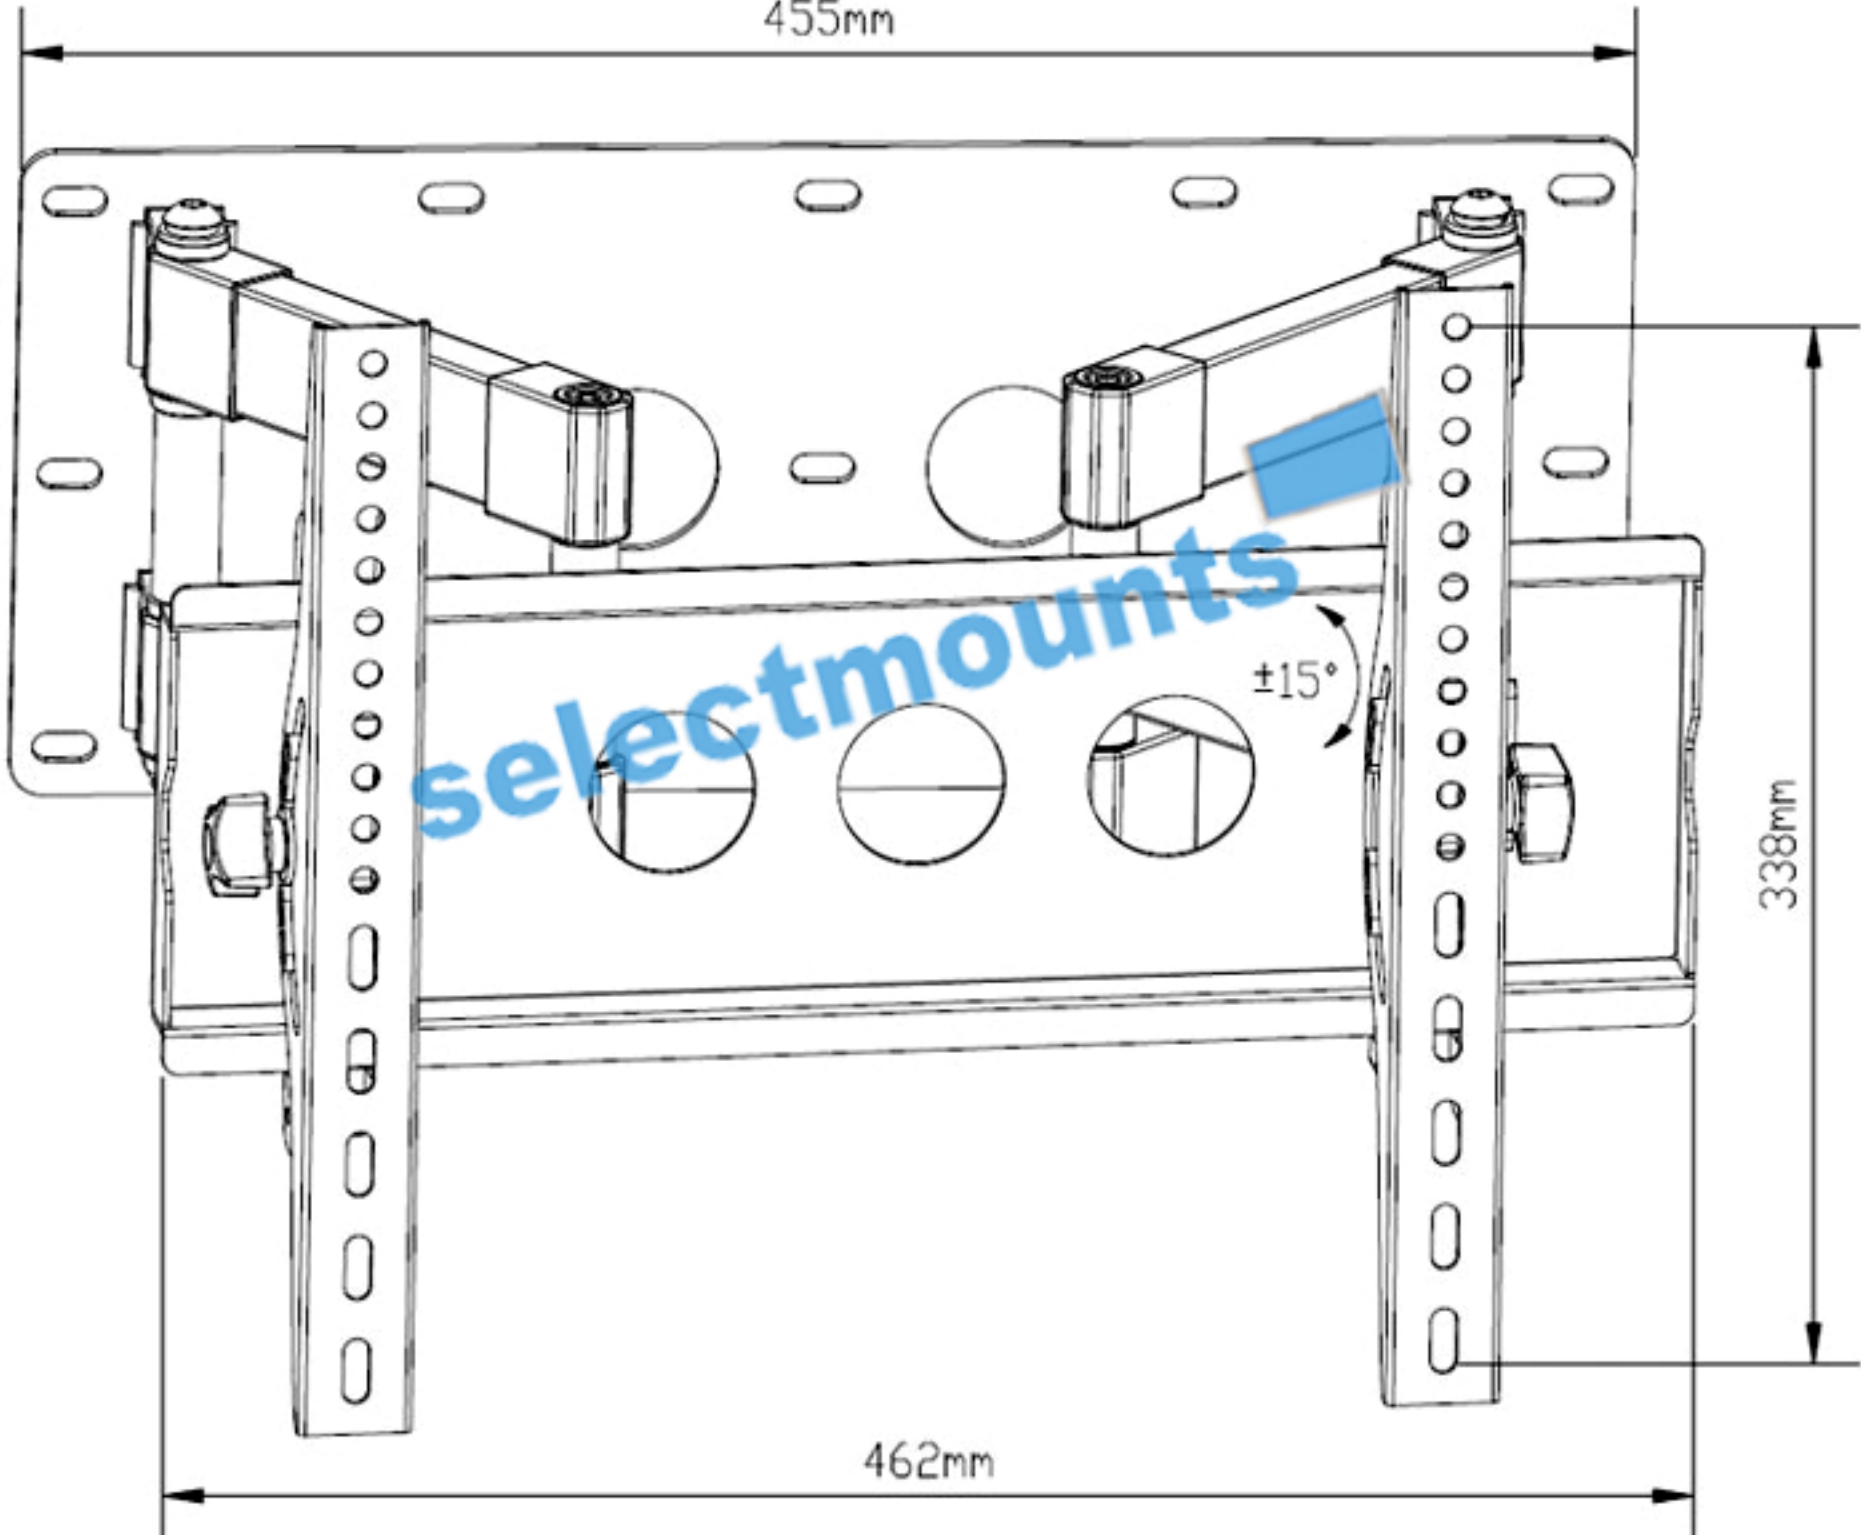

455mm

selectmounts

$\pm 15^\circ$

338mm

462mm